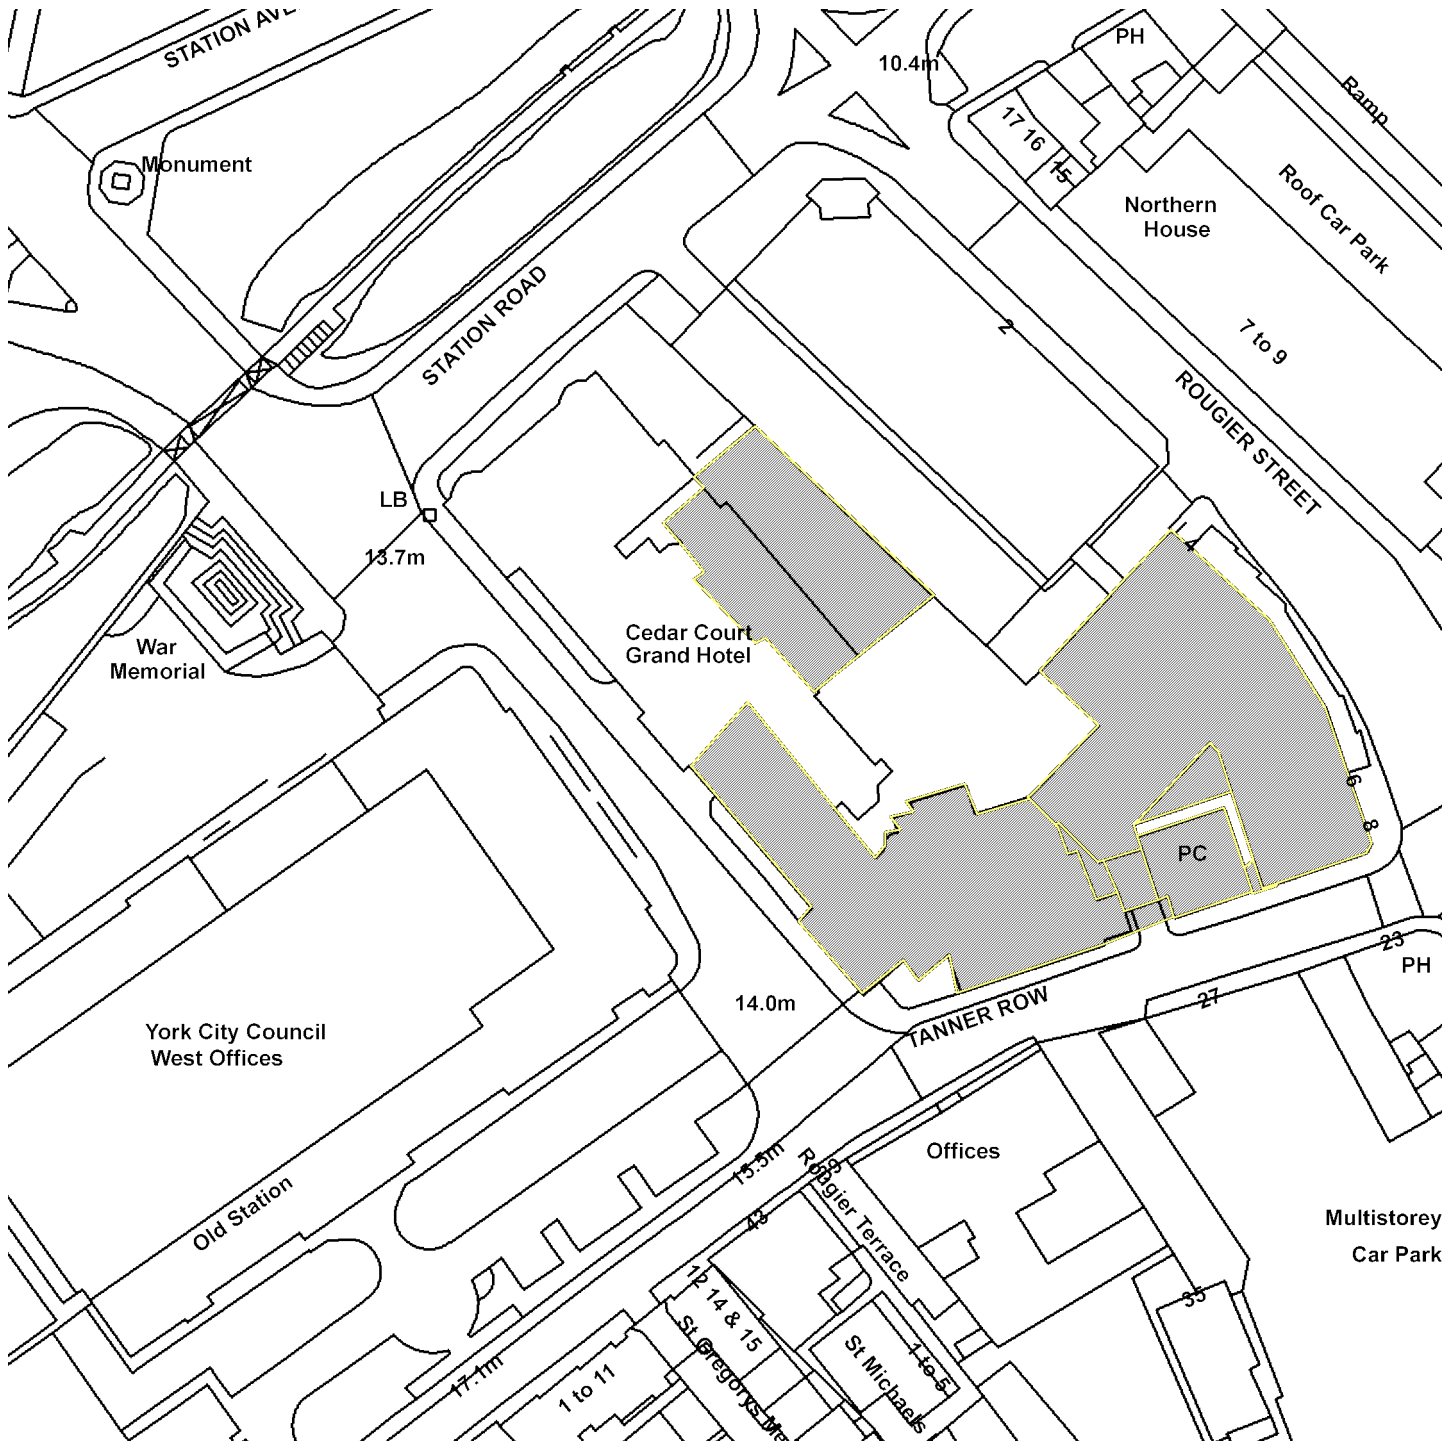

15/00581/FULM

Roman House 4 - 8 Rougier Street

Scale : 1:980

Reproduced from the Ordnance Survey map with the permission of the Controller of Her Majesty's Stationery Office © Crown Copyright 2000.

Unauthorised reproduction infringes Crown Copyright and may lead to prosecution or civil proceedings.

Organisation	CYC
Department	Not Set
Comments	Site Plan
Date	14 July 2015
SLA Number	Not Set